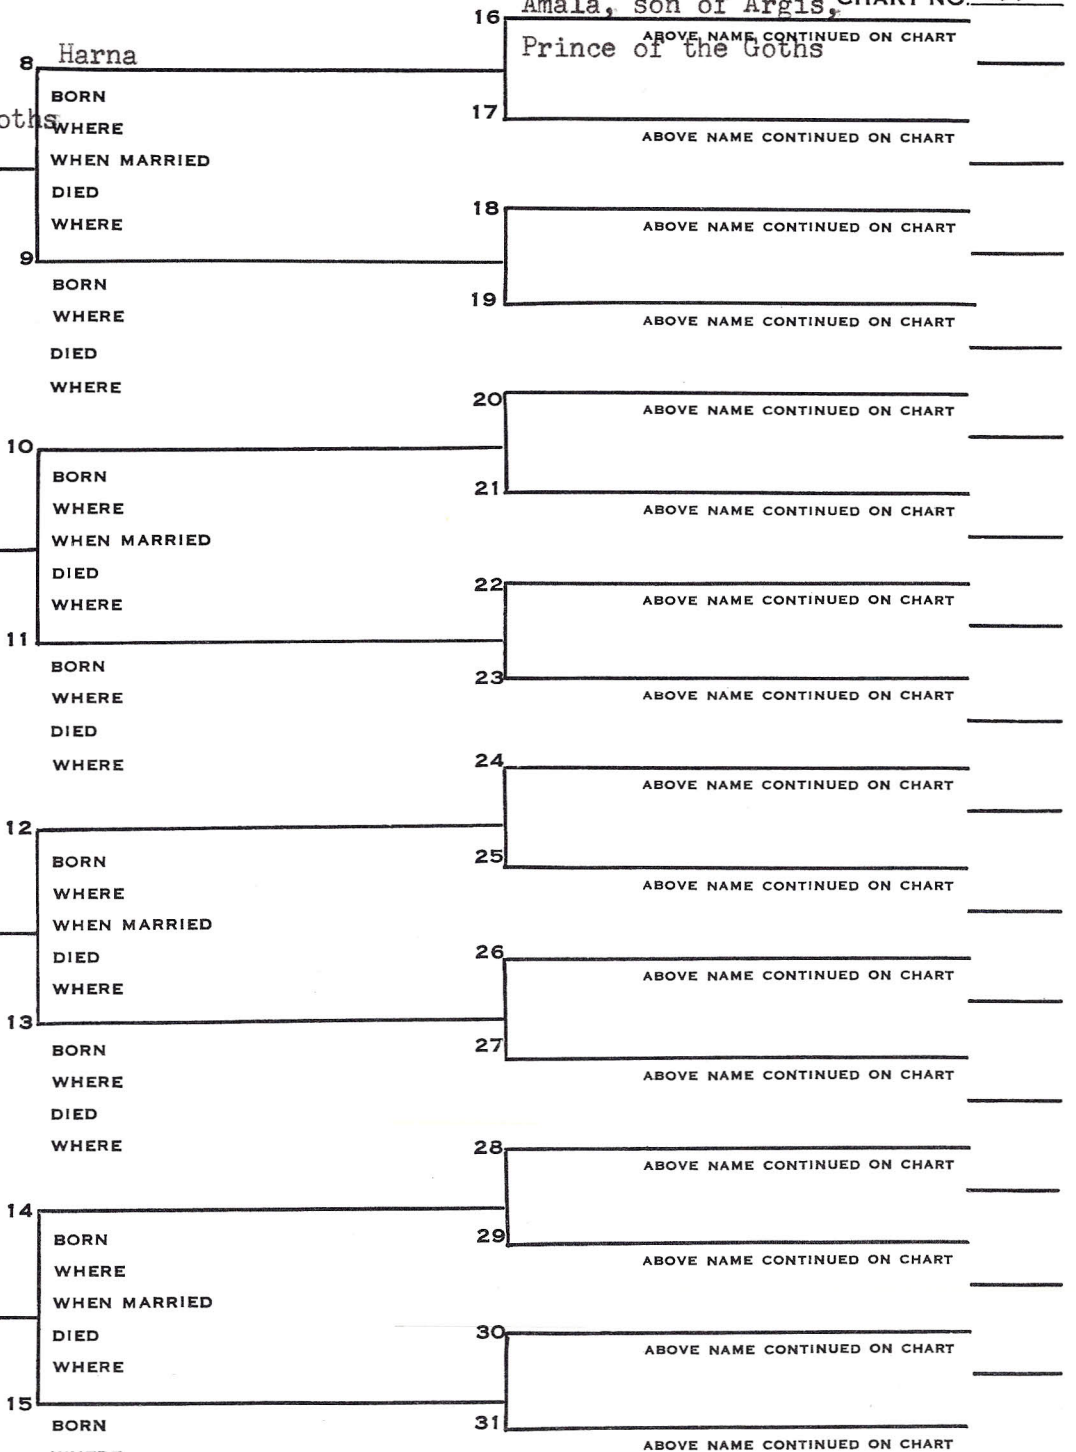

Theron S. Hall
815 East 400 North
Springville, Utah 84663

PEDIGREE CHART

Prince of Goths beyond the Euxin
Amala, son of Argis, CHART NO. 199

DATE _____
NAME OF PERSON SUBMITTING CHART _____
STREET ADDRESS _____
CITY _____ STATE _____

NO. 1 ON THIS CHART IS THE SAME PERSON AS NO. 16

ON CHART NO. 198

Prince of both Oriental & Occidental Goths
Ostrogatha

GIVE HERE NAME OF RECORD OR BOOK WHERE THIS INFORMATION WAS OBTAINED. REFER TO NAMES BY NUMBER.
Collins: R. Ancestors of M.C. Barons, p. 128
Anderson: Royal Genealogies, p. 367